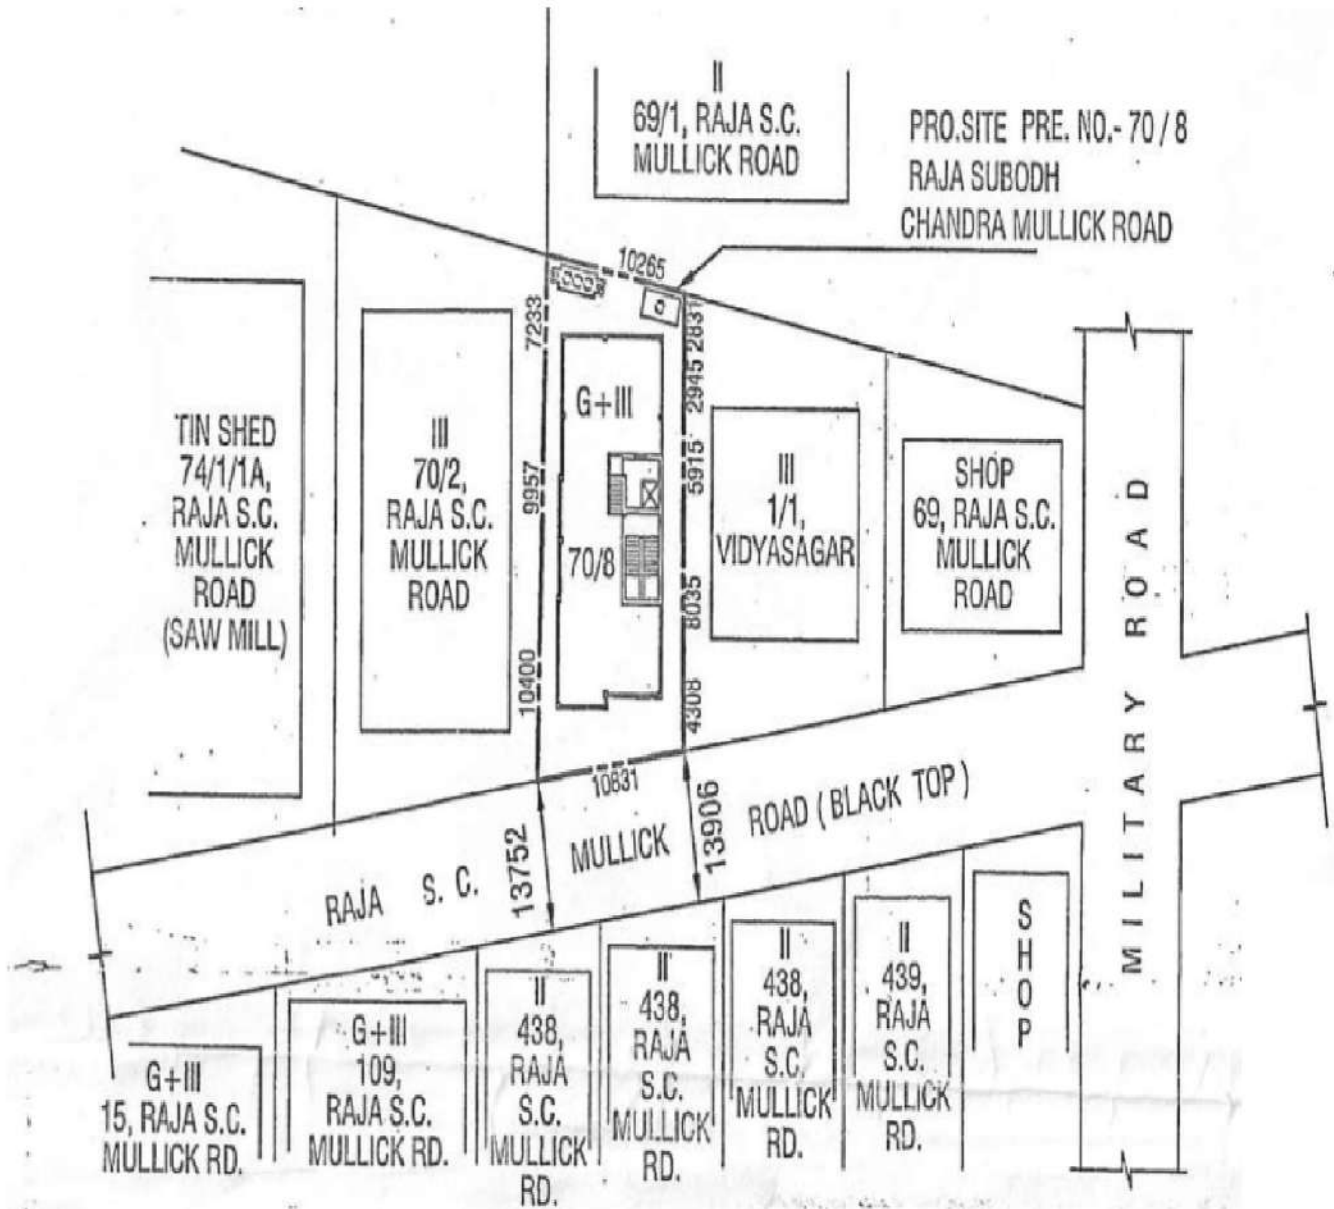

Proposed Project at Premises No-70/8, Raja Subodh Chandra Mullick Road, Ward No-99, Borough No-X, under Kolkata Municipal Corporation, P.S.-Netaji Nagar, Kolkata-700092

LATITUDE : 22.48816
LONGITUDE : 88.371275